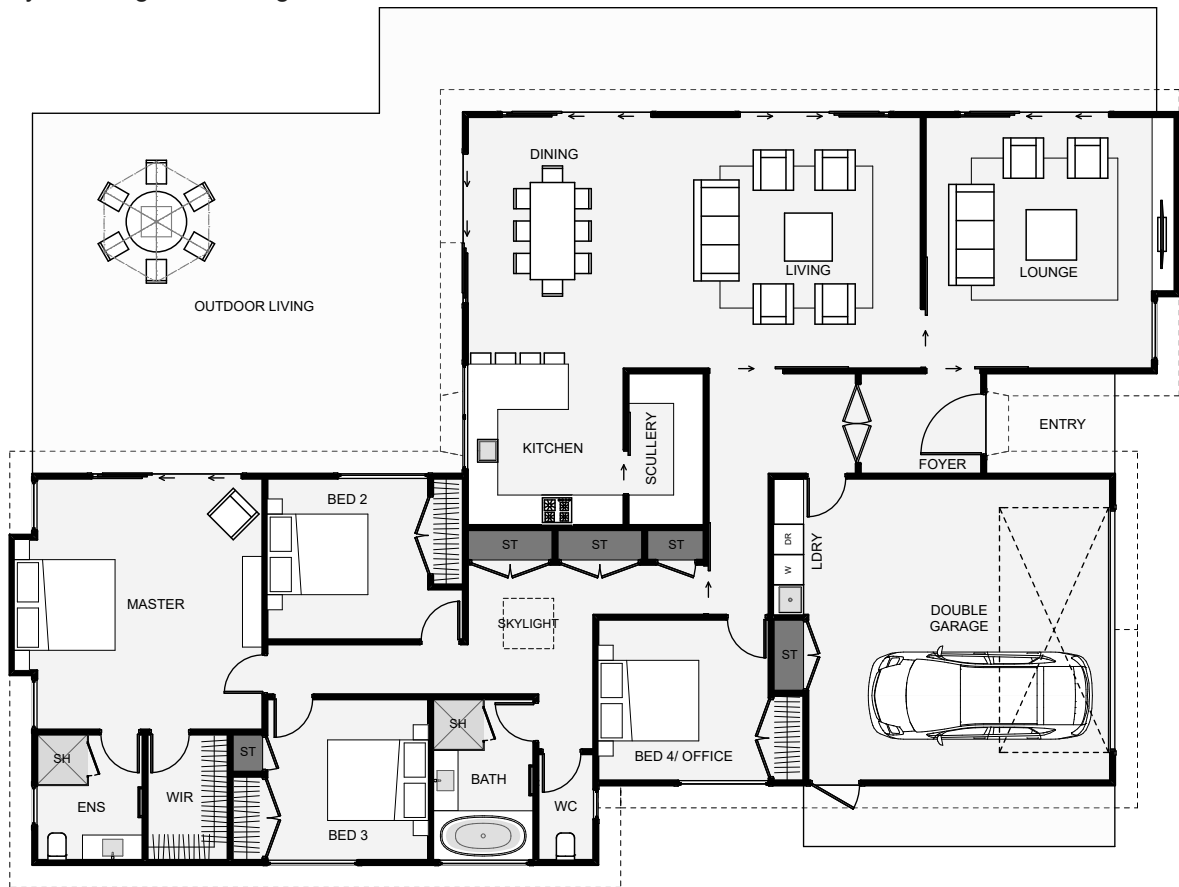

Meet the Kaka, where classic meets modern. This four bedroom home works just as well inside, as it does out. Dual living with dual access points from the foyer makes this home easy to work with when having guests around. The dining area allows for a larger table, the kitchen includes a scullery and there's even room for an outdoor kitchen bar. Other pros include plenty of storage and a large master bedroom.

Floor Area: 245m<sup>2</sup>

 2  4  2  2  22.3m  14.9m

Contact us:  
 m: 027 2033 538  
 e: kieran@resibuilt.co.nz  
 www.resibuilt.co.nz