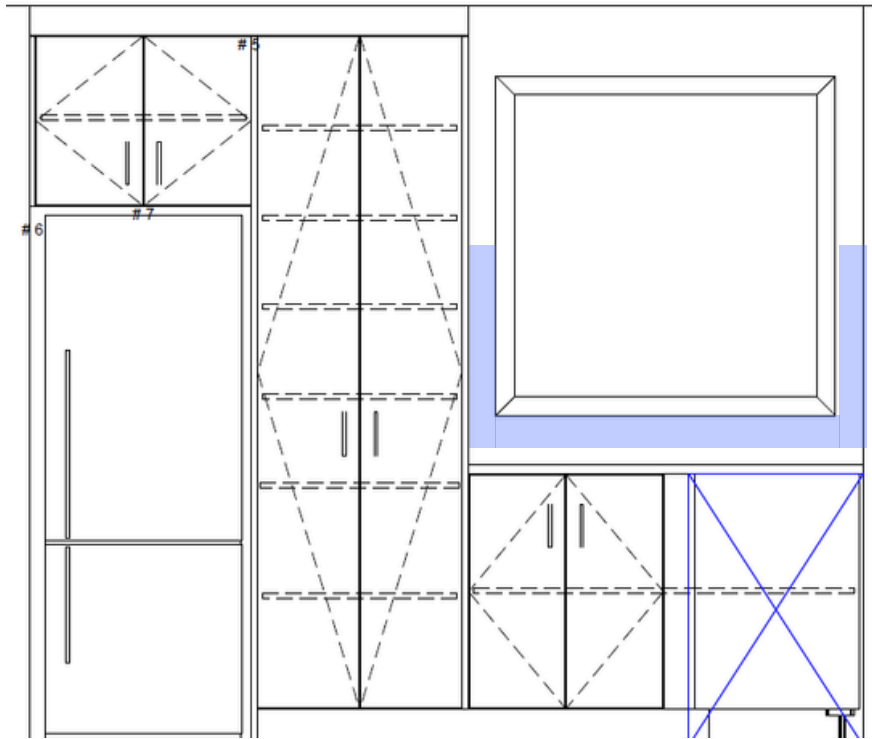

Flooring Layout:

Lot 2

Carpet :
Casa Bella Solution
Dyed Nylon - Chino

Hard Flooring:
Traffic 250 Vinyl - Antik
Oak - Light Natural

Tile Layout:

Kitchen Splashback Tile

Zellige Gesso Gloss

100x100