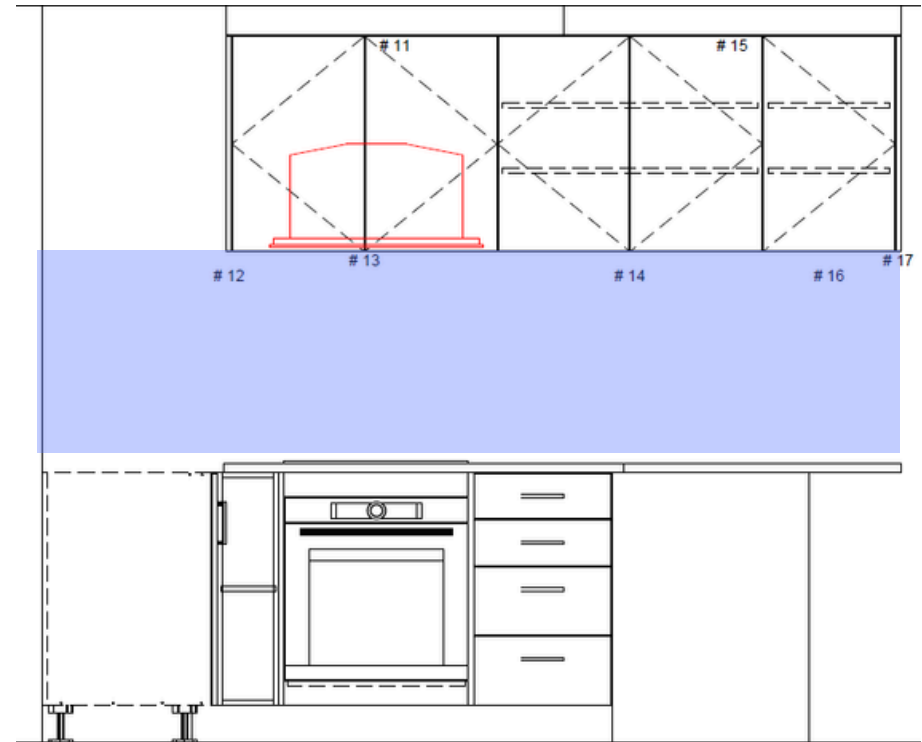

Tile Layout:

Kitchen Splashback Tile

Zellige Gesso Gloss

100x100