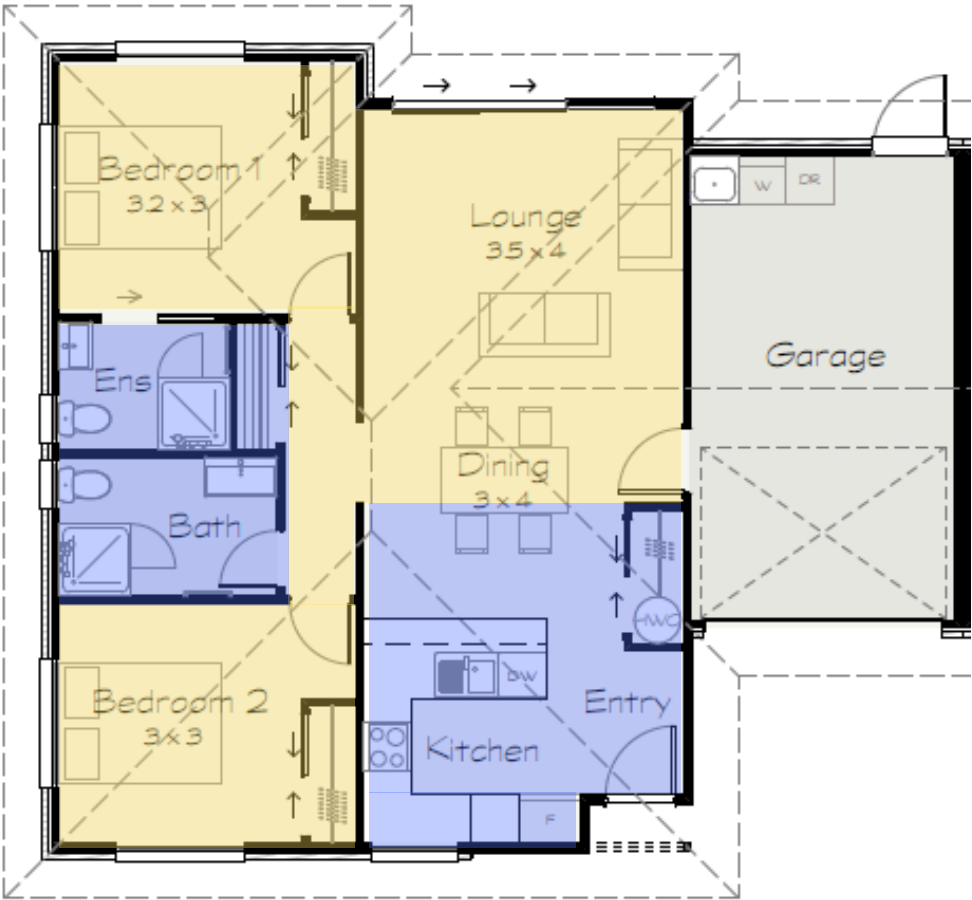

Flooring Layout:

Lot 2

Carpet :
Casa Bella Solution
Dyed Nylon - Chino

Hard Flooring:
Traffic 250 Vinyl - Antik
Oak - Light Natural

Tile Layout:

Kitchen Splashback Tile

Zellige Gesso Gloss

100x100