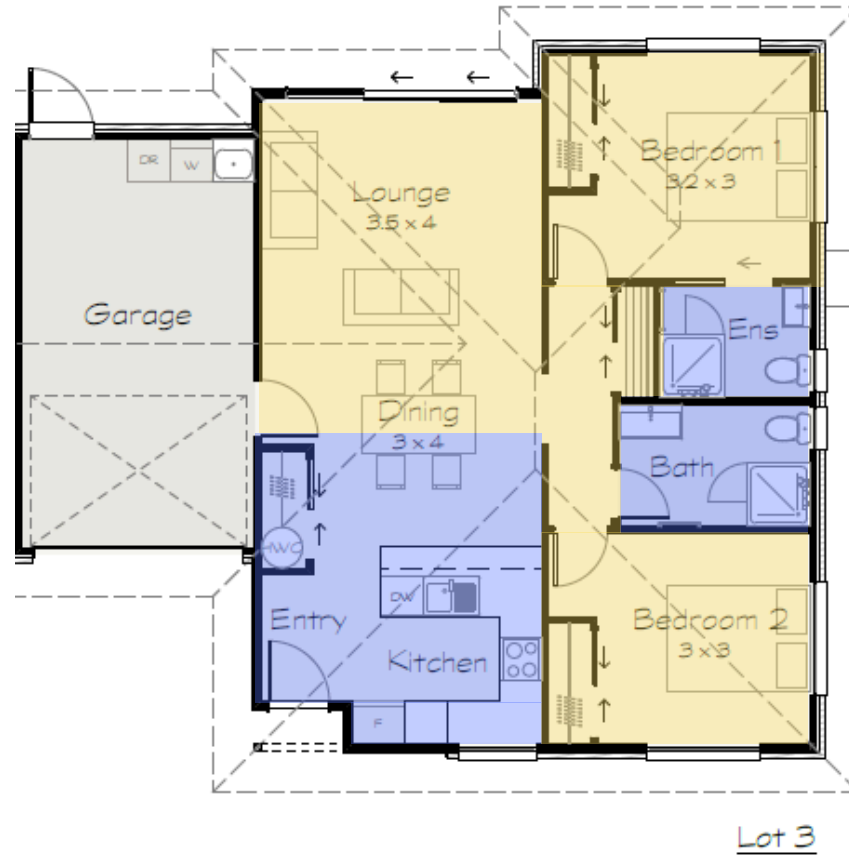

Flooring Layout:

Carpet :
Casa Bella Solution
Dyed Nylon - Chino

Hard Flooring:
Traffic 250 Vinyl - Antik
Oak - Light Natural