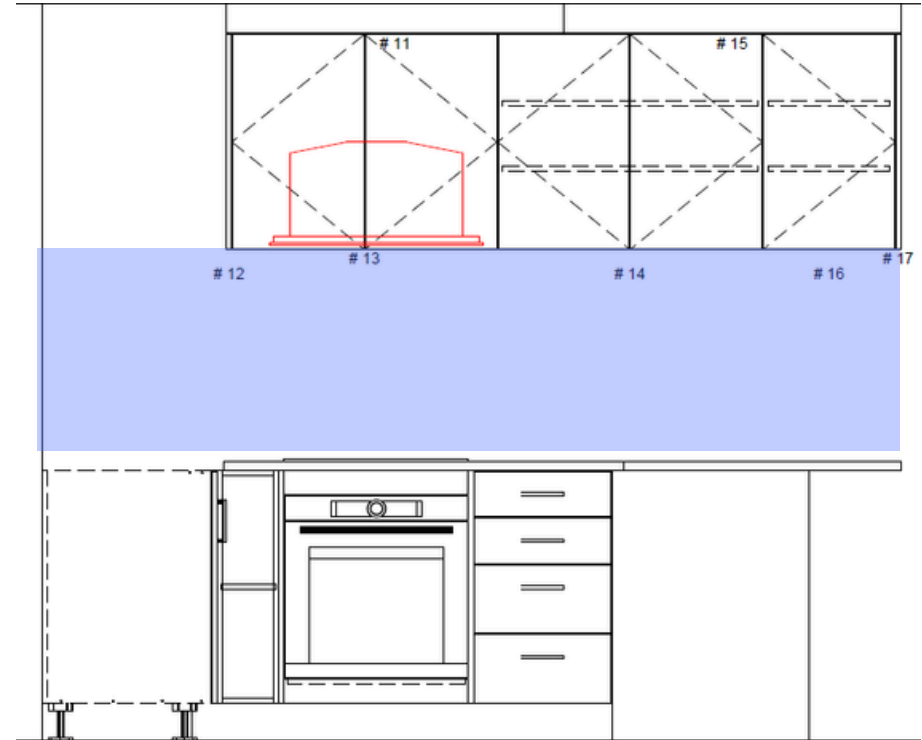

Tile Layout:

Kitchen Splashback Tile

Zellige Gesso Gloss

100x100