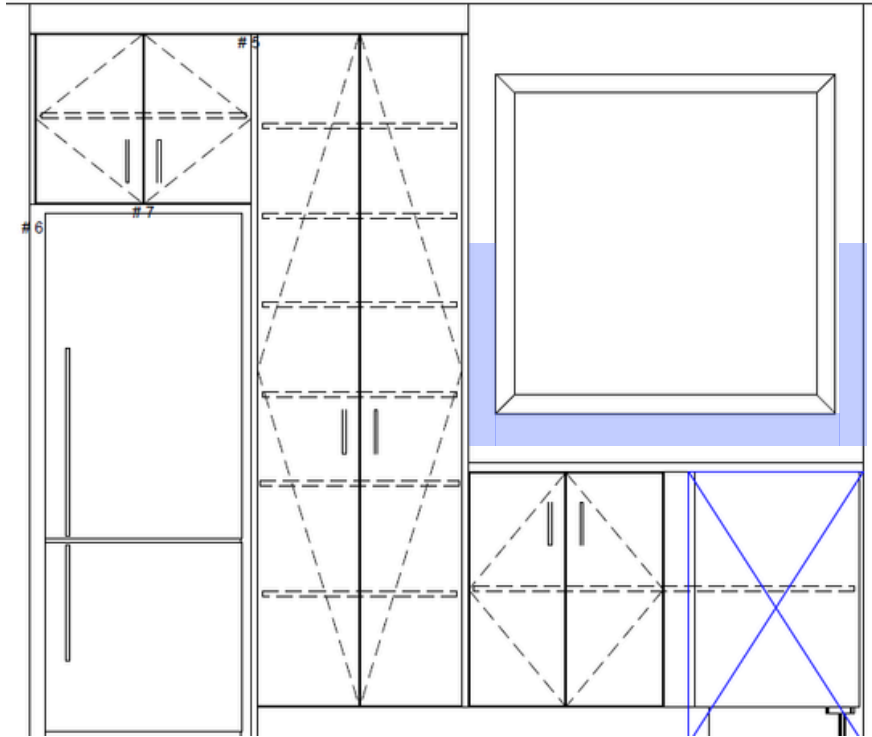

Tile Layout:

Kitchen Splashback Tile

Zellige Gesso Gloss

100x100